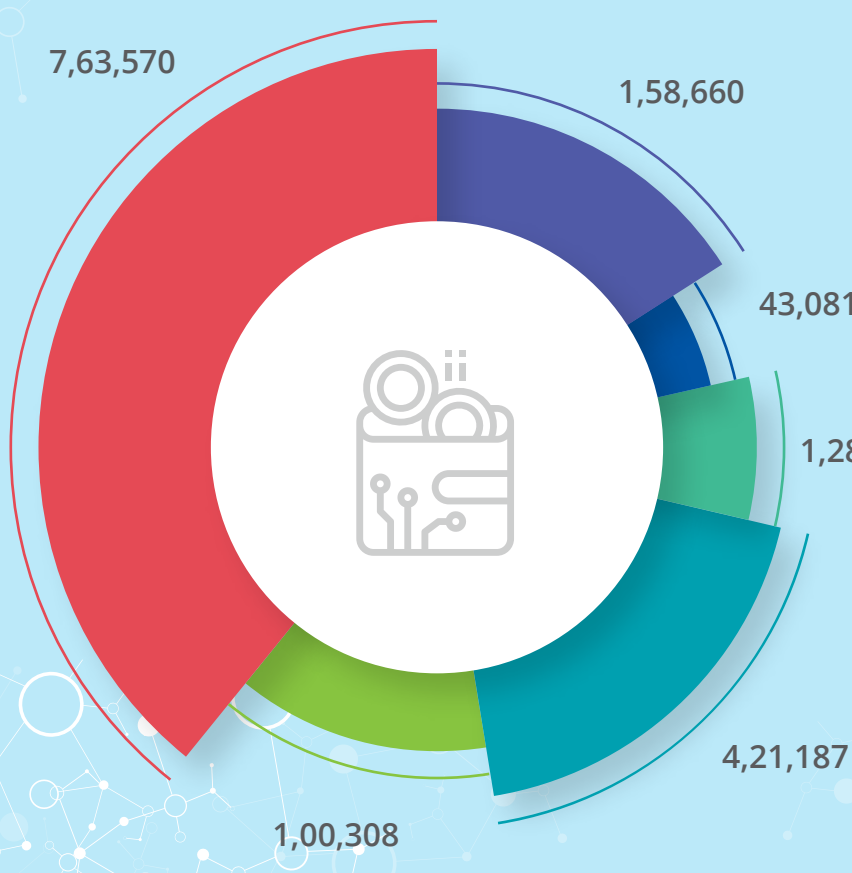

APAC

CONTACTS	COMPANIES
1,615,743	300,639

LEVEL	RECORDS
C-Level	1,58,660
V-Level	43,081
D-Level	1,28,937
M-Level	4,21,187
Staff	1,00,308
Other	7,63,570

APAC INDUSTRY BASED COUNTS

SIC CODES	INDUSTRY	RECORDS
01 - 09	Agriculture, Forestry, Fishing	13,479
10 - 14	Mining	25,916
15 - 17	Construction	44,488
20 - 39	Manufacturing	249,008
40 - 49	Transportation & Public Utilities	79,776
50 - 51	Wholesale Trade	51,206
52 - 59	Retail Trade	28,477
60 - 67	Finance, Insurance, Real Estate	165,404
70 - 89	Services	463,802
91 - 99	Public Administration	19,856
	Null	474,331

APAC DEPARTMENT WISE COUNTS

DEPARTMENT	RECORDS	DEPARTMENT	RECORDS
Sub Level Management	2,53,885	Human Resources	42,858
Finance	1,61,221	BD	42,397
IT & IS	1,51,128	Medical	30,101
Operation	1,19,563	Purchasing	21,274
Top Level Management	1,15,722	Legal	21,179
Education	91,861	Customer Service	19,043
Engineering	73,965	Architect	17,735
Sales	57,044	Arts & Entertainment	14,163
Marketing	53,812	Sales & Marketing	6,546
R & D	52,879	Other	2,69,367

APAC EMPLOYEE WISE COUNTS

EMPLOYEES	RECORDS	EMPLOYEES	RECORDS
0-5	5,187	Less Than $500K	2,377
5-10	5,292	$500K - 1 M	9,563
10-20	11,572	$1 - 2.5 M	29,147
20-50	34,424	$2.5 - 5 M	8,447
50-100	34,802	$5 - 10 M	15,790
100-250	59,608	$10 - 20 M	32,814
250-500	50,368	$20 - 50 M	31,531
500-1000	52,425	$50 - 100 M	43,708
1000-5000	1,50,640	$100 - 500 M	1,23,293
5000-10000	82,385	$500M - 1 B	57,927
10000	2,50,133	$1 B +	3,02,741
Null	8,78,907	Null	9,58,405

Ampliz is a self serve web based database management platform that works on a subscription model. It is designed to improve the value of your marketing plans. It has 36 verified files available for download via 25+ search filters. You can run email verification of contacts seamlessly.

Data hosting on Ampliz allows you to sort, segment, and search and find the right contacts you need to run marketing campaigns through predetermined or custom search filters attached to them. These are again downloadable. Looking to add net new data to your counts? Upload and match with our master database and get only new counts.

It integrates seamlessly with top of the line marketing automation software and CRMs currently available.

To know more- www.ampliz.com or email us at info@ampliz.com