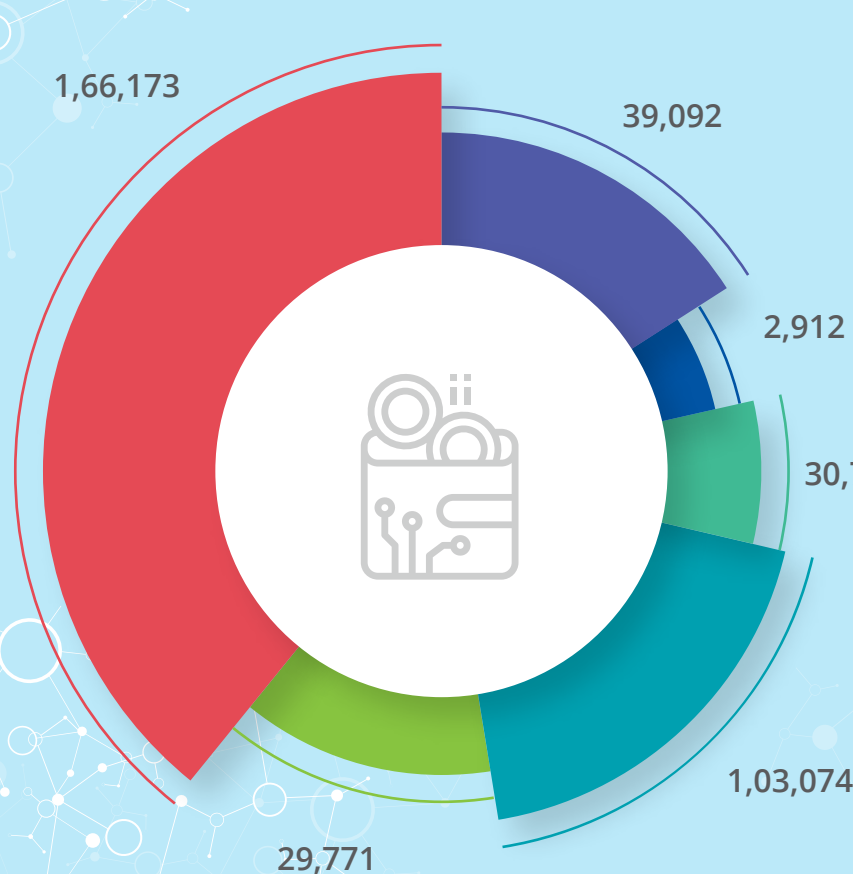

With the largest searchable and downloadable data counts of Australia and APAC available to you via Ampliz, your marketing campaigns will always see positive results. Hyper targeting becomes easier, your list creation becomes smarter and your leads are qualified to the highest levels possible.

Data Source

With the largest searchable and downloadable data counts of Australia and APAC available to you via Ampliz, your marketing campaigns will always see positive results. Hyper targeting becomes easier, your list creation becomes smarter and your leads are qualified to the highest levels possible.

Attributes immediately available for download: First

First Name, Last Name, Contact Name, Title, Company, Address, City, State/Province, ZIP/Postal Code, ZIP4, Country, Phone, Fax, Primary Industry, SIC Code, NAICS, Employees, Sales, Email Address and Web Address.

AUSTRALIA

CONTACTS	COMPANIES
1,696,062	106,511

LEVEL	RECORDS
C-Level	39,092
V-Level	2,912
D-Level	30,773
M-Level	1,03,074
Staff	29,771
Other	1,66,173

AUSTRALIAN INDUSTRY BASED COUNTS

SIC CODES	INDUSTRY	RECORDS
01 - 09	Agriculture, Forestry, Fishing	3,438
10 - 14	Mining	8,436
15 - 17	Construction	7,903
20 - 39	Manufacturing	32,161
40 - 49	Transportation & Public Utilities	21,885
50 - 51	Wholesale Trade	12,508
52 - 59	Retail Trade	8,911
60 - 67	Finance, Insurance, Real Estate	48,595
70 - 89	Services	1,48,366
91 - 99	Public Administration	11,001
	Null	68,591

AUSTRALIAN EMPLOYEE BASED COUNTS

EMPLOYEES	RECORDS
0-5	2,451
5-10	2,561
10-20	5,277
20-50	17,971
50-100	11,287
100-250	20,121
250-500	13,191
500-1000	10,647
1000-5000	44,261
5000-10000	20,013
10000+	64,923
Null	1,59,092

AUSTRALIAN REVENUE BASED COUNTS

REVENUE	RECORDS
Less Than $500K	1,177
$500K - 1 M	1,117
$1 - 2.5 M	20,630
$2.5 - 5 M	4,073
$5 - 10 M	4,929
$10 - 20 M	17,991
$20 - 50 M	8,652
$50 - 100 M	14,390
$100 - 500 M	39,872
$500M - 1 B	21,441
$1 B +	67,216
Null	17,030